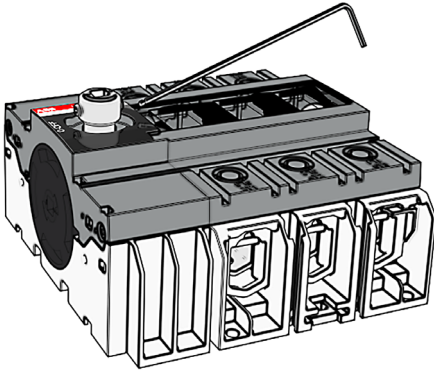

—
INSTALLATION INSTRUCTION

Lockable direct-mount handle OHBS16

OHBS16

Contact us

ABB Oy

P.O. Box 622
FI-65101 Vaasa
Finland

abb.com/lowvoltage