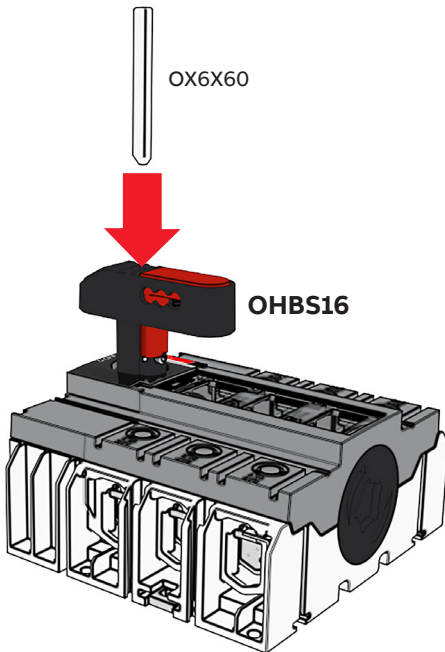

—
INSTALLATION INSTRUCTION

Lockable direct-mount handle OHBS16

OHBS16

Contact us

ABB Oy

P.O. Box 622
FI-65101 Vaasa
Finland

abb.com/lowvoltage