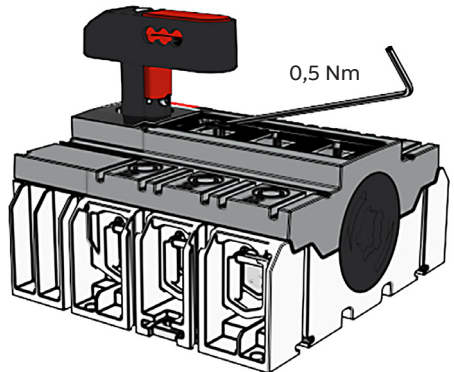

—
INSTALLATION INSTRUCTION

Lockable direct-mount handle OHBS16

OHBS16

Contact us

ABB Oy

P.O. Box 622
FI-65101 Vaasa
Finland

abb.com/lowvoltage