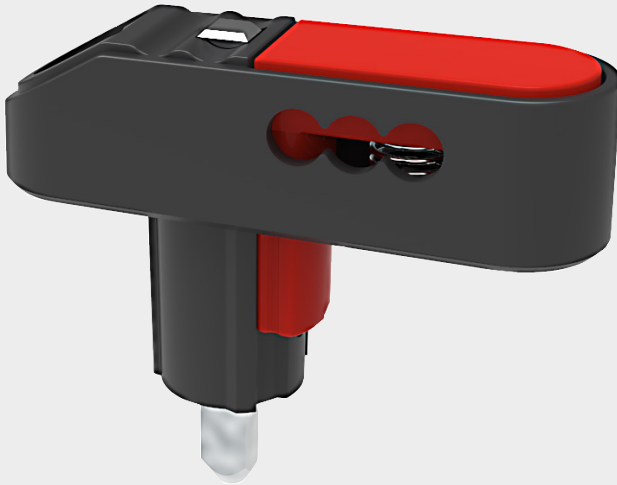

—
INSTALLATION INSTRUCTION

Lockable direct-mount handle OHBS16

OHBS16

Contact us

ABB Oy

P.O. Box 622
FI-65101 Vaasa
Finland

abb.com/lowvoltage