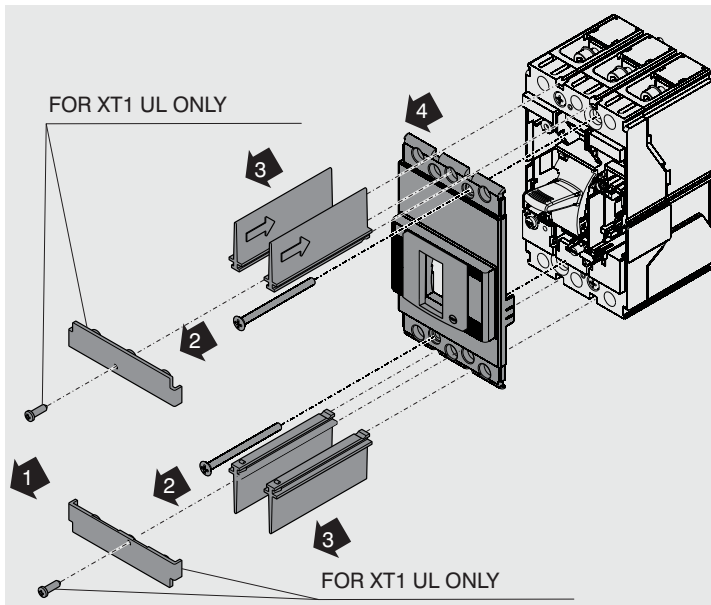

XT1-XT2-XT3-XT4/III-IV

F-P	XT1-XT2-XT3-XT4	
	III	IV
SOR	OK	OK
PS-SOR	OK	OK
N°2 SOR or N°2 PS-SOR	NO	OK
SOR+UVR	NO	OK
SOR+YO2	NO	OK YO2(3P)+SOR(4P)
SOR+3Q	NO	OK SOR(3P)+3Q(4P)

FOR YO 72 V dc ONLY

Not supplied
Customer's care

1 FOR XT1 F - XT3 F ONLY

2 FOR XT2 F - XT4 F ONLY

3 FOR XT4 V-X ONLY

4 FOR XT2 - XT4 ONLY

5 FOR XT2 - XT4 ONLY

6 FOR XT1 3P ONLY

7

FOR XT2 - XT4 3P ONLY